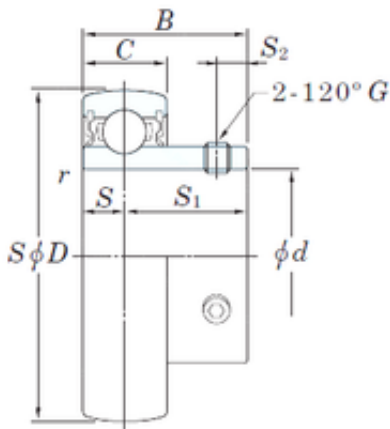

SKF BEARING LTD

SKF NTN Snr NSK Koyo Insert Ball Bearing Sb201 Sb202 Sb203 Sb204 Sb205 Sb206 Sb207 Sb208 Sb209 Sb210 with Plastic Pillow Blocks

Bearing No. Sb201

Size	12x40x22 mm
Bore Diameter	12 mm
Outer Diameter	40 mm
Width	22 mm
d	12 mm
D	40 mm
B	22 mm
C	12 mm
S1	16 mm
r min.	0,6 mm
S	6 mm
S2	4 mm
Thread (G)	M5 × 0,5
Weight	0,1 Kg
Basic dynamic load rating (C)	9,55 kN
Basic static load rating (C0)	4,8 kN

Sb201 Bearing 2D drawings and 3D CAD models