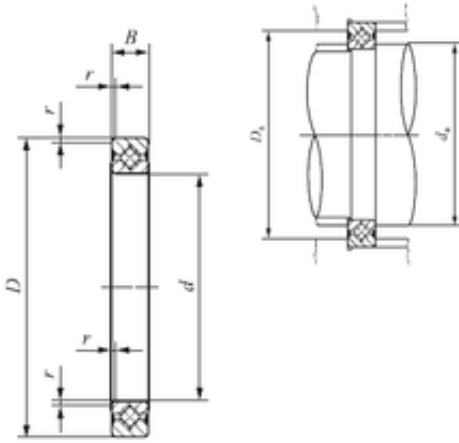

SKF BEARING LTD

120 mm x 136 mm x 8 mm IKO CRBS 1208 V UU thrust roller bearings

Bearing No. CRBS 1208 V UU

CRBS 1208 V UU Bearing 2D drawings and 3D CAD models

Size	120x136x8 mm
Bore Diameter	120 mm
Outer Diameter	136 mm
Width	8 mm
d	120 mm
D	136 mm
B	8 mm
r min.	0.4 mm
Da	131 mm
da	124 mm
Weight	0,184 Kg
Basic dynamic load rating (C)	10,9 kN