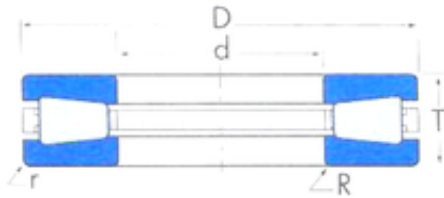

SKF BEARING LTD

Timken T709 thrust roller bearings

Bearing No. T709

Size	177.8x431.8x101.6 mm
Bore Diameter	177,8 mm
Outer Diameter	431,8 mm
Width	101,6 mm
d	177,8 mm
D	431,8 mm
T	101,6 mm
R	6,4 mm
r	3,3 mm
Weight	86,3 Kg
Basic static load rating (C0)	13600000 kN
Basic dynamic load rating (Ca90)	1030000

T709 Bearing 2D drawings and 3D CAD models