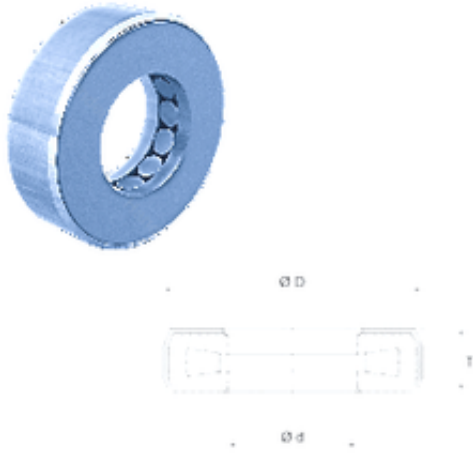

SKF BEARING LTD

Fersa T144 thrust roller bearings

Bearing No. T144

Size	36.754x66.675x19.446 mm
Bore Diameter	36,754 mm
Outer Diameter	66,675 mm
Width	19,446 mm
d	36,754 mm
D	66,675 mm

T144 Bearing 2D drawings and 3D CAD models