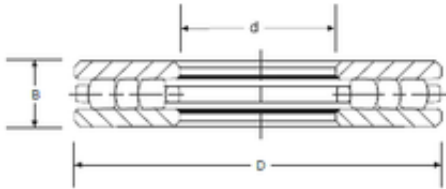

## SIGMA RT-731 thrust roller bearings

Bearing No. RT-731

Bore Diameter	76,2 mm
d	76,2 mm
B	34,925 mm
D1	177,8 mm

RT-731 Bearing 2D drawings and 3D CAD models