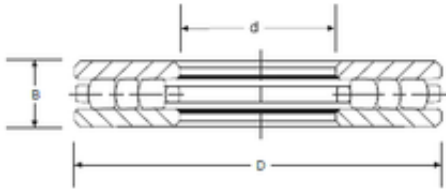

SKF BEARING LTD

SIGMA RT-755 thrust roller bearings

Bearing No. RT-755

Bore Diameter	254 mm
d	254 mm
B	95,25 mm
D1	457,2 mm

RT-755 Bearing 2D drawings and 3D CAD models