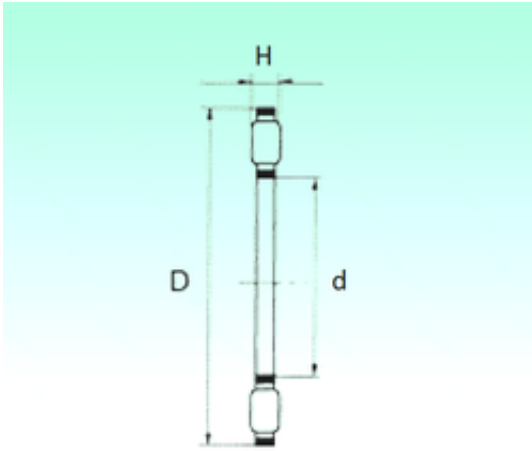

SKF BEARING LTD

NBS K81136-M thrust roller bearings

Bearing No. K81136-M

Bore Diameter	180 mm
Outer Diameter	225 mm
d	180 mm
D	225 mm
Dw	14 mm
Weight	0,8 Kg
Basic dynamic load rating (C)	339,6 kN
Basic static load rating (C0)	1299,7 kN

K81136-M Bearing 2D drawings and 3D CAD models