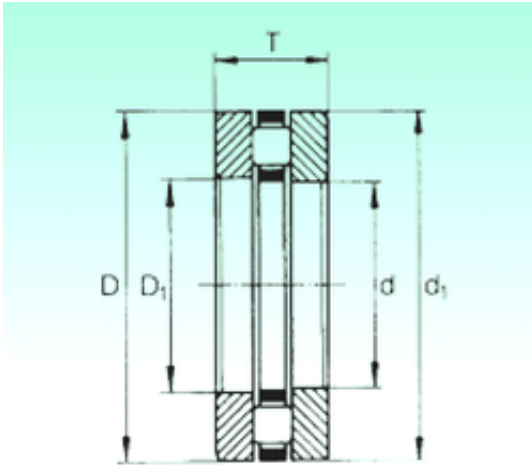

## SKF BEARING LTD

60 mm x 95 mm x 7,5 mm NBS 81212TN thrust roller bearings

Bearing No. 81212TN

Size	60x95x26 mm
Bore Diameter	60 mm
Outer Diameter	95 mm
Width	26 mm
d	60 mm
D	95 mm
T	26 mm
d1	95 mm
B	7,5 mm
D1	62 mm
Dw	11 mm
Weight	0,642 Kg
Weight	0,233 Kg
Basic dynamic load rating (C)	171,1 kN
Basic static load rating (C0)	478 kN

81212TN Bearing 2D drawings and 3D CAD models