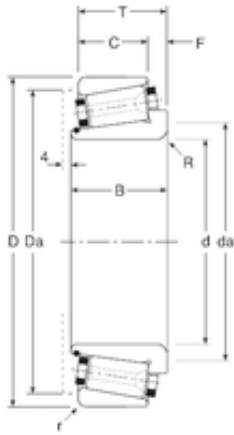

# SKF BEARING LTD

93,663 mm x 150 mm x 33,75 mm Gamet  
131093X/1311500 tapered roller bearings

Bearing No. 131093X/1311500

Size	93.663x150x35 mm
Bore Diameter	93,663 mm
Outer Diameter	150 mm
Width	35 mm
d	93,663 mm
D	150 mm
T	35 mm
B	33,75 mm
C	28,5 mm
r	3 mm
F	6,5 mm
R	2,5 mm
Da	137 mm
da	110 mm
Weight	2,08 Kg

131093X/1311500 Bearing 2D drawings and 3D CAD models