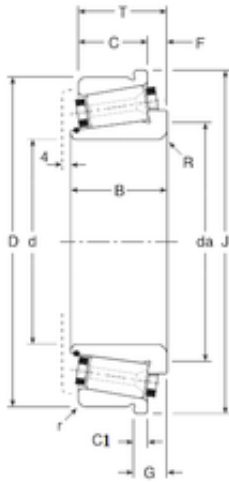

SKF BEARING LTD

90 mm x 158,75 mm x 33,75 mm Gamet
131090/131158XC tapered roller bearings

Bearing No. 131090/131158XC

Size	90x158.75x35 mm
Bore Diameter	90 mm
Outer Diameter	158,75 mm
Width	35 mm
d	90 mm
D	158,75 mm
T	35 mm
B	33,75 mm
C	28,5 mm
r	3 mm
C1	6 mm
F	6,5 mm
G	12,5 mm
J	164,75 mm
R	2,5 mm
da	110 mm
Weight	2,29 Kg

131090/131158XC Bearing 2D drawings and 3D CAD models