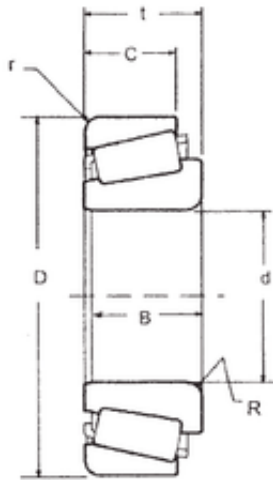

SKF BEARING LTD

15 mm x 42 mm x 13 mm FBJ 30302 tapered roller bearings

Bearing No. 30302

Size	15x42x14.25 mm
Bore Diameter	15 mm
Outer Diameter	42 mm
Width	14,25 mm
d	15 mm
D	42 mm
T	14,25 mm
B	13 mm
C	11 mm
R	1 mm
r	1 mm
Weight	0,095 Kg
Basic dynamic load rating (C)	22,4 kN

30302 Bearing 2D drawings and 3D CAD models