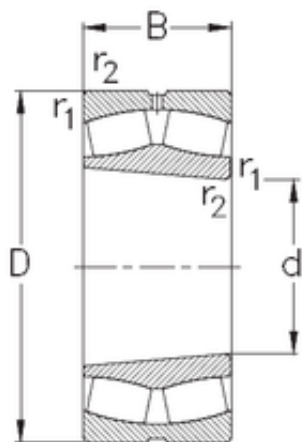

SKF BEARING LTD

200 mm x 280 mm x 60 mm NKE 23940-K-MB-W33 spherical roller bearings

Bearing No. 23940-K-MB-W33

Size	200x280x60 mm
Bore Diameter	200 mm
Outer Diameter	280 mm
Width	60 mm
d	200 mm
D	280 mm
B	60 mm
C	60 mm
r1 min.	2,1 mm
r2 min.	2,1 mm
Weight	11,5 Kg
Basic dynamic load rating (C)	550 kN
Basic static load rating (C0)	1055 kN
Limiting speed	2400 r/min
Calculation factor (e)	0,18
Calculation factor (Y0)	3,58
Calculation factor (Y1)	3,66

23940-K-MB-W33 Bearing 2D drawings and 3D CAD models