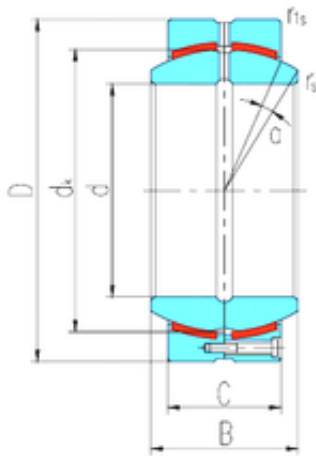

SKF BEARING LTD

600 mm x 850 mm x 425 mm LS GEH600HCS
plain bearings

Bearing No. GEH600HCS

Size	600x850x425 mm
Bore Diameter	600 mm
Outer Diameter	850 mm
Width	425 mm
d	600 mm
D	850 mm
B	425 mm
C	400 mm
dk	773 mm
r min.	2 mm
r1 min.	6 mm
Angle	2 °
Weight	903 Kg
Basic dynamic load rating (C)	30920 kN

GEH600HCS Bearing 2D drawings and 3D CAD models