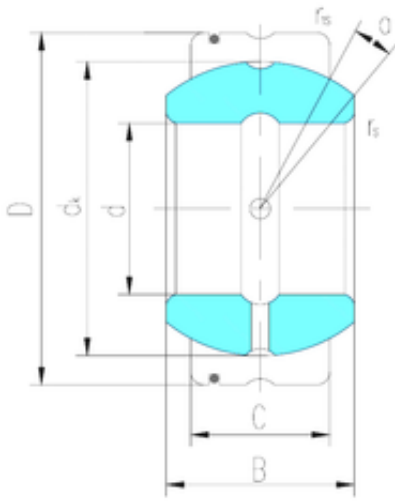

SKF BEARING LTD

55 mm x 90 mm x 47 mm LS GE55XS/K plain bearings

Bearing No. GE55XS/K

Size	55x90x47 mm
Bore Diameter	55 mm
Outer Diameter	90 mm
Width	47 mm
d	55 mm
D	90 mm
B	47 mm
C	40 mm
dk	80 mm
r min.	1 mm
r1 min.	1 mm
Angle	6 °
Weight	1,29 Kg
Basic dynamic load rating (C)	272 kN

GE55XS/K Bearing 2D drawings and 3D CAD models