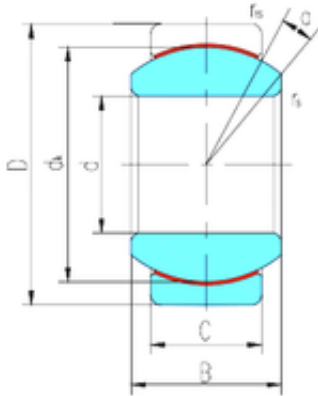

# SKF BEARING LTD

17 mm x 30 mm x 14 mm LS GE17ET-2RS plain bearings

Bearing No. GE17ET-2RS

Size	17x30x14 mm
Bore Diameter	17 mm
Outer Diameter	30 mm
Width	14 mm
d	17 mm
D	30 mm
B	14 mm
C	10 mm
dk	25 mm
r min.	0,3 mm
r1 min.	0,3 mm
Angle	10 °
Weight	0,04 Kg
Basic dynamic load rating (C)	32 kN

GE17ET-2RS Bearing 2D drawings and 3D CAD models