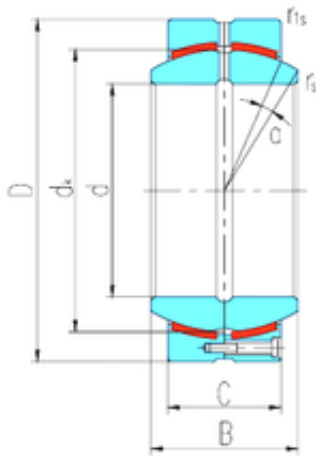

SKF BEARING LTD

460 mm x 650 mm x 325 mm LS GEH460HCS
plain bearings

Bearing No. GEH460HCS

Size	460x650x325 mm
Bore Diameter	460 mm
Outer Diameter	650 mm
Width	325 mm
d	460 mm
D	650 mm
B	325 mm
C	308 mm
dk	593 mm
r min.	1,5 mm
r1 min.	4 mm
Angle	2 °
Weight	404 Kg
Basic dynamic load rating (C)	18260 kN

GEH460HCS Bearing 2D drawings and 3D CAD models