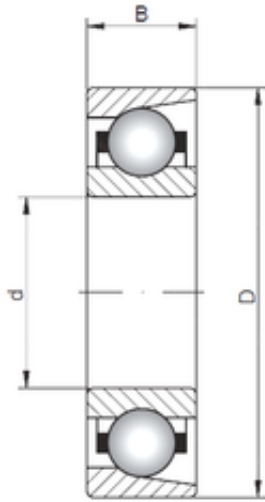

SKF BEARING LTD

12 mm x 32 mm x 7 mm ISO E12 deep groove ball bearings

Bearing No. E12

Size	12x32x7 mm
Bore Diameter	12 mm
Outer Diameter	32 mm
Width	7 mm
d	12 mm
D	32 mm
B	7 mm
C	7 mm

E12 Bearing 2D drawings and 3D CAD models