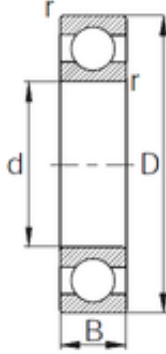

SKF BEARING LTD

35 mm x 62 mm x 9 mm KBC 16007 deep groove ball bearings

Bearing No. 16007

Size	35x62x9 mm
Bore Diameter	35 mm
Outer Diameter	62 mm
Width	9 mm
d	35 mm
D	62 mm
B	9 mm
C	9 mm
r	0.3 mm
Weight	0.115 Kg
Basic dynamic load rating (C)	12,2 kN
Basic static load rating (C0)	8,9 kN
(Grease) Lubrication Speed	11000 r/min

16007 Bearing 2D drawings and 3D CAD models