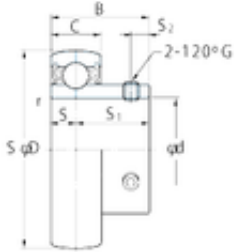

SKF BEARING LTD

22,225 mm x 52 mm x 27 mm FYH SB205-14
deep groove ball bearings

Bearing No. SB205-14

Size	22.225x52x27 mm
Bore Diameter	22,225 mm
Outer Diameter	52 mm
Width	27 mm
d	22,225 mm
D	52 mm
B	27 mm
C	15 mm
S1	19,5 mm
r min.	1 mm
S	7,5 mm
S2	5,5 mm
Thread (G) - 1/4-28UNF	1/428UNF
Weight	0,18 Kg
Basic dynamic load rating (C)	14 kN
Basic static load rating (C0)	7,85 kN

SB205-14 Bearing 2D drawings and 3D CAD models