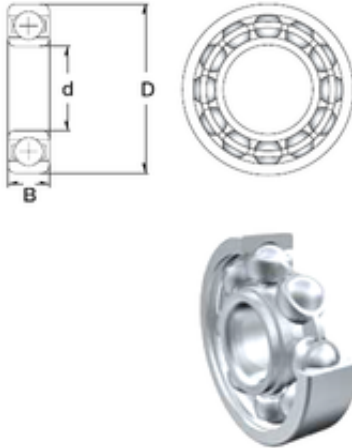

# SKF BEARING LTD

40 mm x 90 mm x 23 mm ZEN 6308 deep groove ball bearings

Bearing No. 6308

Size	40x90x23 mm
Bore Diameter	40 mm
Outer Diameter	90 mm
Width	23 mm
d	40 mm
D	90 mm
B	23 mm
C	23 mm
Weight	0,636 Kg
Basic dynamic load rating (C)	40,5 kN
Basic static load rating (C0)	24 kN

6308 Bearing 2D drawings and 3D CAD models