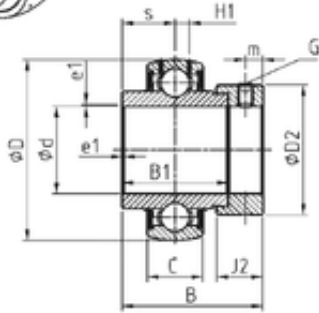

SKF BEARING LTD

68,2625 mm x 125 mm x 85,7 mm SNR
EX214-43 deep groove ball bearings

Bearing No. EX214-43

Size	68.2625x125x85.7 mm
Bore Diameter	68,2625 mm
Outer Diameter	125 mm
Width	85,7 mm
d	68,2625 mm
D	125 mm
B	85,7 mm
B1	68,2 mm
C	30 mm
e	2 mm
a	4,7625 mm
m	8,5 mm
s	34,1 mm
D2	96,8 mm
H1	9 mm
Thread (G) - 3/8-24UNF	3/824UNF
J2	23,5 mm
Weight	2,62 Kg
Basic dynamic load rating (C)	62 kN

EX214-43 Bearing 2D drawings and 3D CAD models