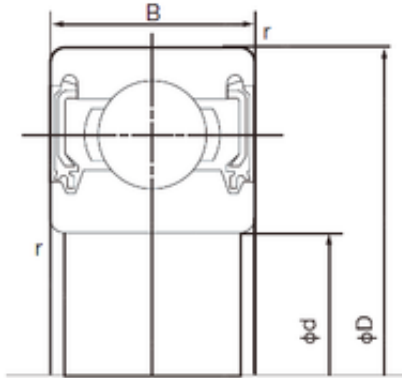

SKF BEARING LTD

17 mm x 47 mm x 14 mm NACHI 6303-2NKE
deep groove ball bearings

Bearing No. 6303-2NKE

Size	17x47x14 mm
Bore Diameter	17 mm
Outer Diameter	47 mm
Width	14 mm
d	17 mm
D	47 mm
B	14 mm
C	14 mm
r min.	1 mm
da min.	23 mm
Da max.	41 mm
ra max.	1.0 mm
Weight	0.115 Kg
Basic dynamic load rating (C)	13,6 kN
Basic static load rating (C0)	6,55 kN

6303-2NKE Bearing 2D drawings and 3D CAD models