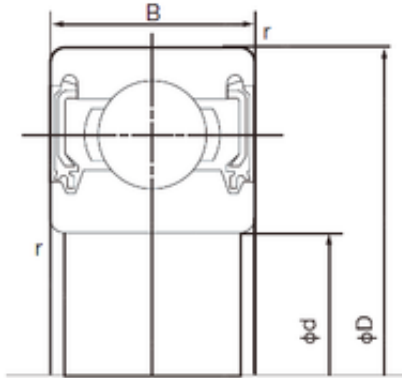

# SKF BEARING LTD

25 mm x 62 mm x 17 mm NACHI 6305-2NKE  
deep groove ball bearings

Bearing No. 6305-2NKE

Size	25x62x17 mm
Bore Diameter	25 mm
Outer Diameter	62 mm
Width	17 mm
d	25 mm
D	62 mm
B	17 mm
C	17 mm
r min.	1.1 mm
da min.	32 mm
Da max.	55 mm
ra max.	1.0 mm
Weight	0.232 Kg
Basic dynamic load rating (C)	23,6 kN
Basic static load rating (C0)	12,1 kN

6305-2NKE Bearing 2D drawings and 3D CAD models