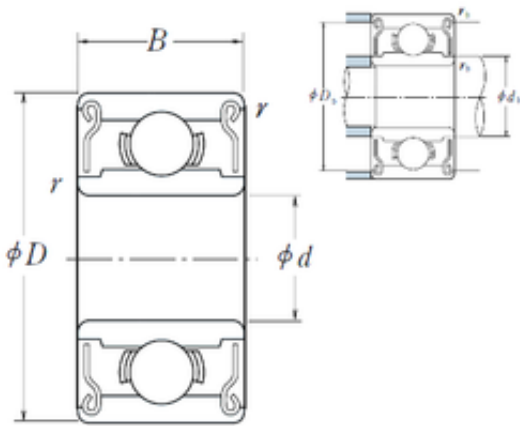

SKF BEARING LTD

7 mm x 13 mm x 4 mm NSK MR 137 ZZ deep groove ball bearings

Bearing No. MR 137 ZZ

MR 137 ZZ Bearing 2D drawings and 3D CAD models

Size	7x13x4 mm
Bore Diameter	7 mm
Outer Diameter	13 mm
Width	4 mm
d	7 mm
D	13 mm
B	4 mm
C	4 mm
r min.	0,15 mm
db max.	9 mm
Db min.	11,6 mm
rb max.	0,15 mm
Weight	0,00202 Kg
Basic dynamic load rating (C)	0,54 kN
Basic static load rating (C0)	0,276 kN