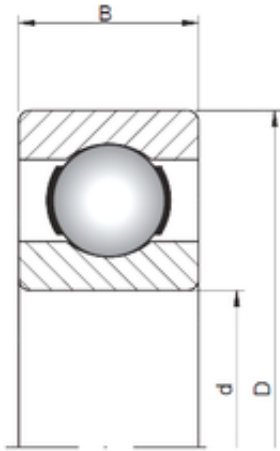

SKF BEARING LTD

1 mm x 4 mm x 1,6 mm ISO 619/1 deep groove ball bearings

Bearing No. 619/1

Size	1x4x1.6 mm
Bore Diameter	1 mm
Outer Diameter	4 mm
Width	1,6 mm
d	1 mm
D	4 mm
B	1,6 mm
C	1,6 mm

619/1 Bearing 2D drawings and 3D CAD models