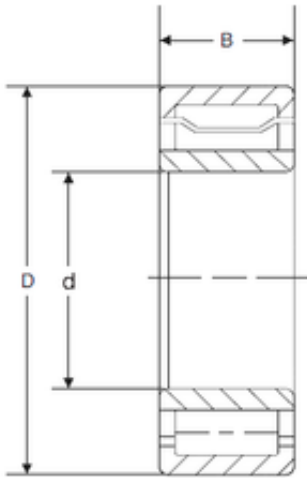

SKF BEARING LTD

80 mm x 170 mm x 68,2625 mm SIGMA A 5316
WB cylindrical roller bearings

Bearing No. A 5316 WB

Size	80x170x68.2625 mm
Bore Diameter	80 mm
Outer Diameter	170 mm
Width	68,2625 mm
d	80 mm
D	170 mm
B	68,2625 mm
C	68,2625 mm

A 5316 WB Bearing 2D drawings and 3D CAD models