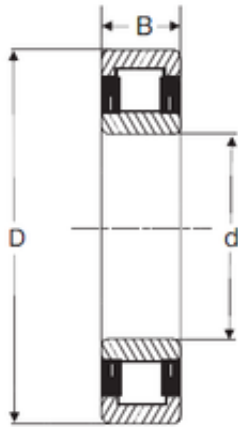

SKF BEARING LTD

35 mm x 80 mm x 31 mm SIGMA NU 2307
cylindrical roller bearings

Bearing No. NU 2307

Dimensione	35x80x31 mm
Marchio	SIGMA
Diametro del foro	35 mm
Diametro esterno	80 mm
Larghezza	31 mm
d	35 mm
D	80 mm
B	31 mm
C	31 mm

NU 2307 Bearing 2D drawings and 3D CAD models