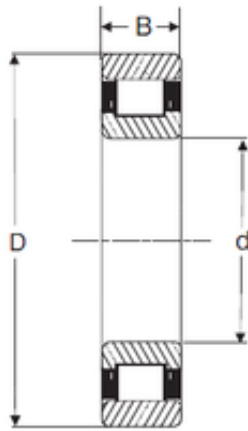

## 292,1 mm x 387,35 mm x 47,63 mm SIGMA RXLS 11 cylindrical roller bearings

Bearing No. RXLS 11

Size	292.1x387.35x47.63 mm
Bore Diameter	292,1 mm
Outer Diameter	387,35 mm
Width	47,63 mm
d	292,1 mm
D	387,35 mm
B	47,63 mm
C	47,63 mm

RXLS 11 Bearing 2D drawings and 3D CAD models