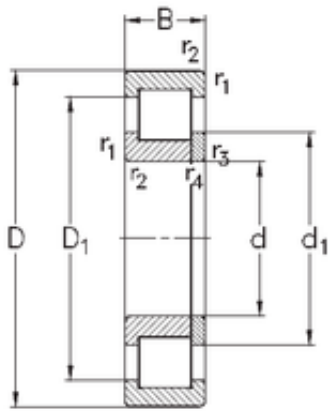

SKF BEARING LTD

90 mm x 190 mm x 43 mm NKE NUP318-E-TVP3 cylindrical roller bearings

Bearing No. NUP318-E-TVP3

Size	90x190x43 mm
Bore Diameter	90 mm
Outer Diameter	190 mm
Width	43 mm
d	90 mm
F	113,5 mm
D	190 mm
B	43 mm
C	43 mm
r1 min.	3 mm
r2 min.	3 mm
r3 min.	3 mm
r4 min.	3 mm
Weight	5,4 Kg
Basic dynamic load rating (C)	353 kN
Basic static load rating (C0)	356 kN

NUP318-E-TVP3 Bearing 2D drawings and 3D CAD models