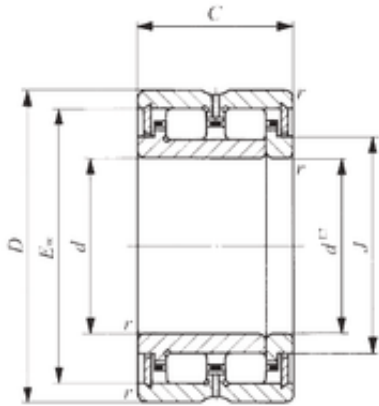

SKF BEARING LTD

85 mm x 118 mm x 50 mm IKO TRU 8511850 cylindrical roller bearings

Bearing No. TRU 8511850

Size	85x118x50 mm
Bore Diameter	85 mm
Outer Diameter	118 mm
Width	50 mm
d	85 mm
D	118 mm
Ew	107,5 mm
B	50 mm
C	50 mm
r min.	1 mm
J	94,5 mm
Weight	1,53 Kg
Basic dynamic load rating (C)	114 kN
Basic static load rating (C0)	222 kN

TRU 8511850 Bearing 2D drawings and 3D CAD models