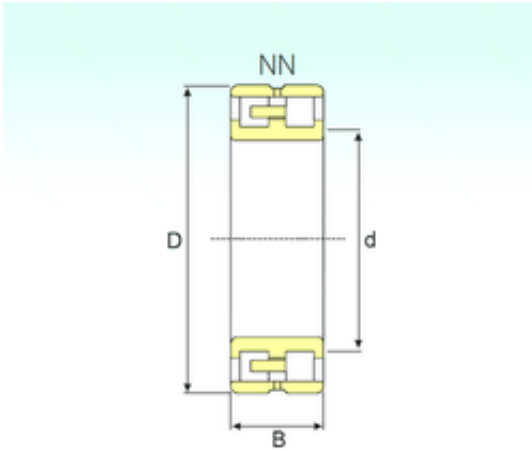

SKF BEARING LTD

400 mm x 600 mm x 148 mm ISB NN 3080
K/SPW33 cylindrical roller bearings

Bearing No. NN 3080 K/SPW33

Size	400x600x148 mm
Bore Diameter	400 mm
Outer Diameter	600 mm
Width	148 mm
d	400 mm
D	600 mm
B	148 mm
C	148 mm
Weight	135 Kg
Basic dynamic load rating (C)	2116,8 kN
Basic static load rating (C0)	4410 kN
(Grease) Lubrication Speed	1164 r/min

NN 3080 K/SPW33 Bearing 2D drawings and 3D CAD models