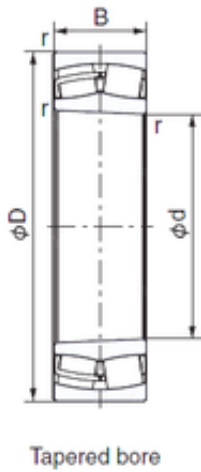

SKF BEARING LTD

240 mm x 400 mm x 128 mm NACHI 23148A2XK cylindrical roller bearings

Bearing No. 23148A2XK

Size	240x400x128 mm
Bore Diameter	240 mm
Outer Diameter	400 mm
Width	128 mm
d	240 mm
D	400 mm
B	128 mm
C	128 mm
r min.	4 mm
Weight	68,5 Kg
Basic dynamic load rating (C)	2540 kN
Basic static load rating (C0)	3250 kN
(Grease) Lubrication Speed	1300 r/min
(Oil) Lubrication Speed	1600 r/min
Calculation factor (e)	0,33
Calculation factor (Y0)	1,97
Calculation factor (Y1)	2,02

23148A2XK Bearing 2D drawings and 3D CAD models