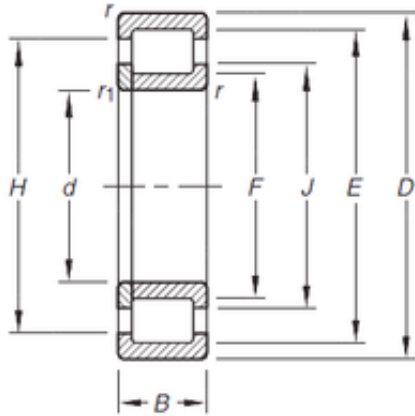

SKF BEARING LTD

25 mm x 52 mm x 15 mm Timken NUP205E.TVP cylindrical roller bearings

Bearing No. NUP205E.TVP

Bore Diameter	25 mm
Outer Diameter	46,5 mm
d	25 mm
F	31,5 mm
D	52 mm
E	46,5 mm
B	15 mm
C	15 mm
r	0,6 mm
r1 max.	1 mm
H	43,3 mm
J	34,9 mm

NUP205E.TVP Bearing 2D drawings and 3D CAD models