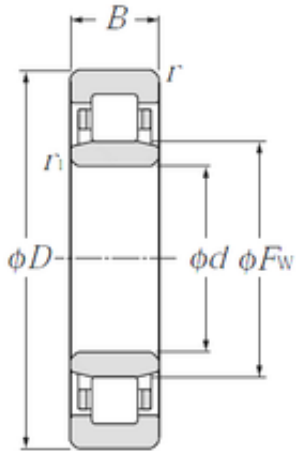

SKF BEARING LTD

400 mm x 600 mm x 90 mm NTN NU1080
cylindrical roller bearings

Bearing No. NU1080

| | |
|-------------------------------|---------------|
| Size | 400x600x90 mm |
| Bore Diameter | 400 mm |
| Outer Diameter | 600 mm |
| Width | 90 mm |
| d | 400 mm |
| Fw | 450 mm |
| D | 600 mm |
| B | 90 mm |
| C | 90 mm |
| r min. | 5 mm |
| r1 min. | 5 mm |
| Weight | 87,6 Kg |
| Basic dynamic load rating (C) | 1 320 kN |
| Basic static load rating (C0) | 2 190 kN |
| (Grease) Lubrication Speed | 990 r/min |

NU1080 Bearing 2D drawings and 3D CAD models