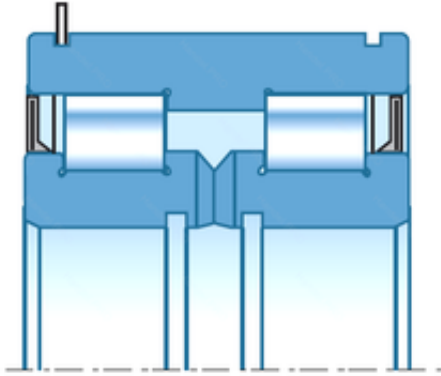

SKF BEARING LTD

45,000 mm x 75,000 mm x 40,000 mm NTN
SL04-5009LLNR cylindrical roller bearings

Bearing No. SL04-5009LLNR

Size	45x75x40 mm
Bore Diameter	45,000 mm
Outer Diameter	75,000 mm
Width	40,000 mm
d	45,000 mm
D	75,000 mm
B	40,000 mm
C	40,000 mm

SL04-5009LLNR Bearing 2D drawings and 3D CAD models