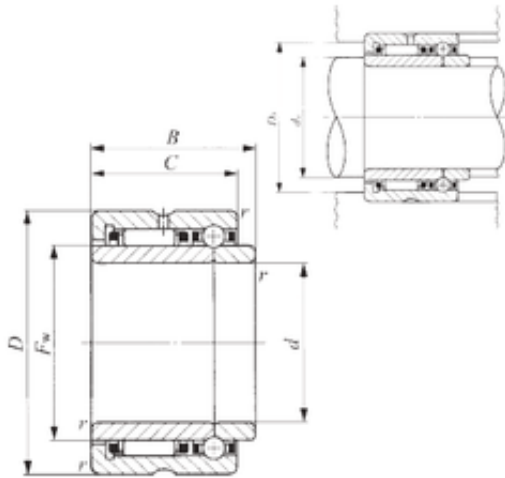

SKF BEARING LTD

40 mm x 62 mm x 34 mm IKO NATB 5908 complex bearings

Bearing No. NATB 5908

Size	40x62x34 mm
Bore Diameter	40 mm
Outer Diameter	62 mm
Width	34 mm
d	40 mm
Fw	48 mm
D	62 mm
B	34 mm
C	30 mm
r min.	0,6 mm
da min.	44 mm
Da max.	58 mm
Weight	0,375 Kg
Dynamic load rating radial (C)	30,6 kN
Dynamic load rating axial (C)	5,35 kN
Static load rating radial (C0)	60,4 kN
Static load rating axial (C0)	11,8 kN

NATB 5908 Bearing 2D drawings and 3D CAD models