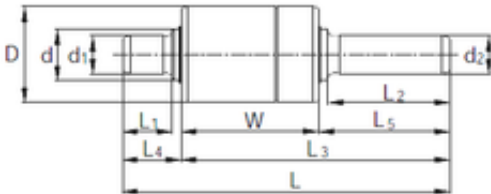

SKF BEARING LTD

KBC RW306202 complex bearings

Bearing No. RW306202

RW306202 Bearing 2D drawings and 3D CAD models

Outer Diameter	30 mm
D	30 mm
d	15.918 mm
L4	16.5 mm
L5	54.256 mm
L2	51.65 mm
L3	93.15 mm
d1	12 mm
d2	12 mm
L	109.65 mm
L1	14.2 mm
W	38.894 mm