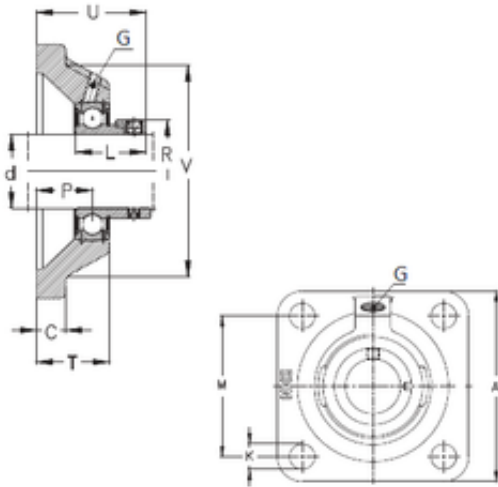

SKF BEARING LTD

NKE PCJ20-N bearing units

Bearing No. PCJ20-N

Bore Diameter	20 mm
d	20 mm
P	19 mm
V	68 mm
U	42,5 mm
K	11,5 mm
A	86 mm
C	10 mm
L	31 mm
M	63,5 mm
R	33 mm
T	29 mm
Thread (G)	R1/8 "

PCJ20-N Bearing 2D drawings and 3D CAD models