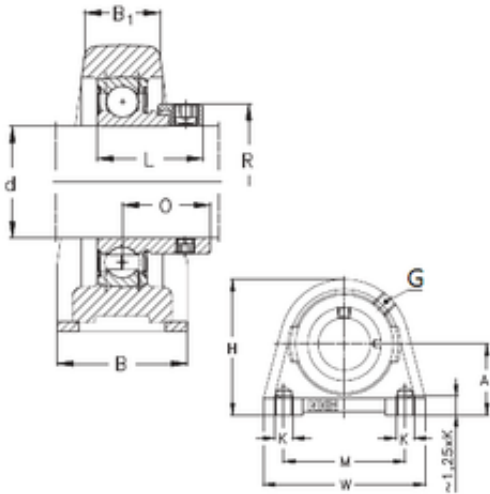

SKF BEARING LTD

NKE PSHE60-N bearing units

Bearing No. PSHE60-N

PSHE60-N Bearing 2D drawings and 3D CAD models

Bore Diameter	60 mm
Width	60 mm
d	60 mm
O	39,6 mm
A	69,9 mm
B	60 mm
B1	42 mm
H	140 mm
L	53,1 mm
M	118 mm
R	84 mm
W	150 mm
Thread (G)	R1/8 "
Weight	4,1 Kg