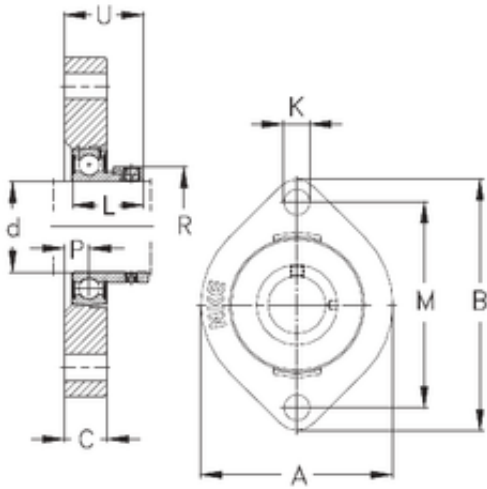

SKF BEARING LTD

NKE FLCTE40 bearing units

Bearing No. FLCTE40

FLCTE40 Bearing 2D drawings and 3D CAD models

Bore Diameter	40 mm
d	40 mm
P	13,5 mm
V	100 mm
U	46,2 mm
K	14 mm
A	100 mm
B	150 mm
C	24 mm
L	43,7 mm
M	119 mm
R	58 mm