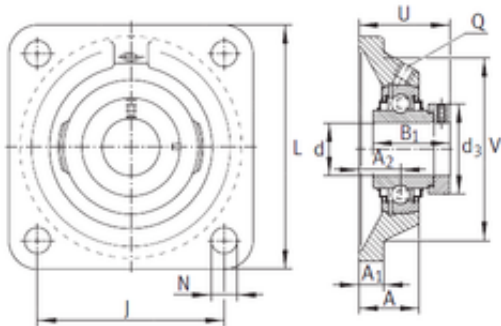

SKF BEARING LTD

INA RCJ40-N-FA125 bearing units

Bearing No. RCJ40-N-FA125

Bore Diameter	40 mm
d	40 mm
V	110 mm
U	59,1 mm
Thread (Q)	Rp1/8
d3	58 mm
A	34,5 mm
A1	13 mm
B1	56,5 mm
J	101,5 mm
L	130 mm
N	14 mm
A2	24 mm
Weight	2,02 Kg
Basic dynamic load rating (C)	32,5 kN
Category	Bearings
Inventory	0.0
Manufacturer Name	SCHAEFFLER GROUP
Minimum Buy Quantity	N/A
Weight / Kilogram	2.02
Product Group	M06110

RCJ40-N-FA125 Bearing 2D drawings and 3D CAD models