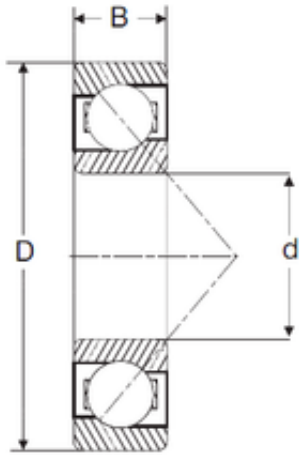

# SKF BEARING LTD

88,9 mm x 165,1 mm x 28,58 mm SIGMA LJT  
3.1/2 angular contact ball bearings

Bearing No. LJT 3.1/2

Size	88.9x165.1x28.58 mm
Bore Diameter	88,9 mm
Outer Diameter	165,1 mm
Width	28,58 mm
d	88,9 mm
D	165,1 mm
B	28,58 mm
C	28,58 mm

LJT 3.1/2 Bearing 2D drawings and 3D CAD models