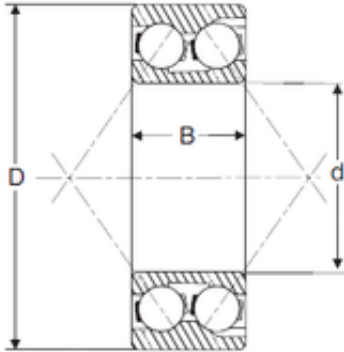

SKF BEARING LTD

55 mm x 140 mm x 63,5 mm SIGMA 5411
angular contact ball bearings

Bearing No. 5411

Size	55x140x63.5 mm
Bore Diameter	55 mm
Outer Diameter	140 mm
Width	63,5 mm
d	55 mm
D	140 mm
B	63,5 mm
C	63,5 mm

5411 Bearing 2D drawings and 3D CAD models