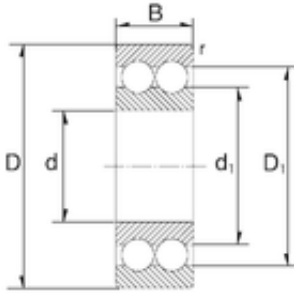

# SKF BEARING LTD

30 mm x 72 mm x 30,2 mm ZEN S5306-2RS  
angular contact ball bearings

Bearing No. S5306-2RS

Size	30x72x30.2 mm
Bore Diameter	30 mm
Outer Diameter	72 mm
Width	30,2 mm
d	30 mm
D	72 mm
B	30,2 mm
C	30,2 mm
Weight	0,53 Kg
Basic dynamic load rating (C)	40,5 kN
Basic static load rating (C0)	28,1 kN
(Grease) Lubrication Speed	6300 r/min

S5306-2RS Bearing 2D drawings and 3D CAD models