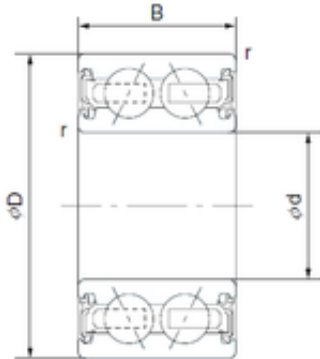

# SKF BEARING LTD

30 mm x 52 mm x 20 mm CYSD 4606-4AC2RS  
angular contact ball bearings

Bearing No. 4606-4AC2RS

Size	30x52x20 mm
Bore Diameter	30 mm
Outer Diameter	52 mm
Width	20 mm
d	30 mm
D	52 mm
B	20 mm
C	20 mm
Basic dynamic load rating (C)	14 kN

4606-4AC2RS Bearing 2D drawings and 3D CAD models