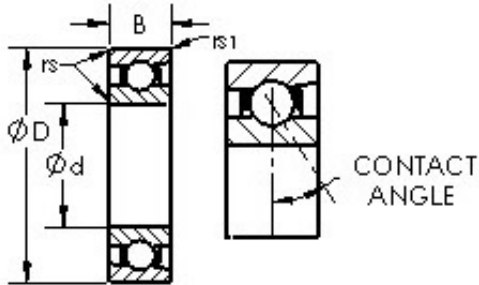

SKF BEARING LTD

AST 7024C angular contact ball bearings

Bearing No. 7024C

Size	120x180x28 mm
Bore Diameter	120 mm
Outer Diameter	180 mm
Width	28 mm
Bearing Type	15 deg contact angle
Bore Dia (d)	120.0000
Outer Dia (D)	180.0000
Width (B)	28.0000
Radius (min) (rs)	2.000
Dynamic Load Rating (Cr)	112,700
Static Load Rating (Cor)	148,700
Max Speed (Grease) (X1000 RPM)	7
Max Speed (Oil) (X1000 RPM)	11
Radius (min) (rs1)	1.000
Material	52100 Chrome steel (or equivalent)

7024C Bearing 2D drawings and 3D CAD models