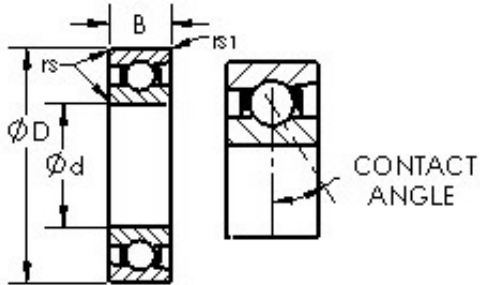

SKF BEARING LTD

AST 71815AC angular contact ball bearings

Bearing No. 71815AC

Size	75x95x10 mm
Bore Diameter	75 mm
Outer Diameter	95 mm
Width	10 mm
Bearing Type	25 deg contact angle
Bore Dia (d)	75.0000
Outer Dia (D)	95.0000
Width (B)	10.0000
Radius (min) (rs)	0.600
Dynamic Load Rating (Cr)	13,300
Static Load Rating (Cor)	20,500
Max Speed (Grease) (X1000 RPM)	11
Max Speed (Oil) (X1000 RPM)	18
Radius (min) (rs1)	0.150
Material	52100 Chrome steel (or equivalent)

71815AC Bearing 2D drawings and 3D CAD models