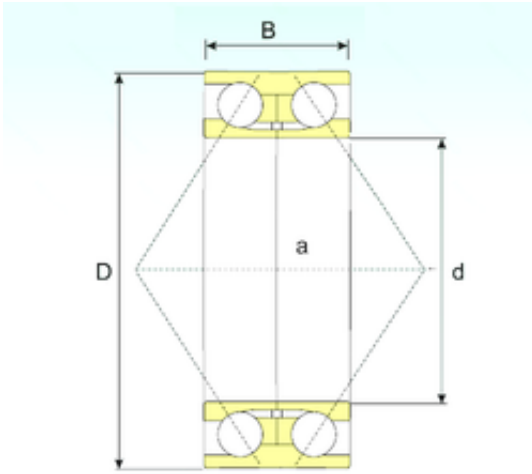

# SKF BEARING LTD

100 mm x 180 mm x 60,3 mm ISB 3220 angular contact ball bearings

Bearing No. 3220

Size	100x180x60.3 mm
Bore Diameter	100 mm
Outer Diameter	180 mm
Width	60,3 mm
d	100 mm
D	180 mm
B	60,3 mm
C	60,3 mm
a	118 mm
Weight	6,1 Kg
Basic dynamic load rating (C)	157 kN
Basic static load rating (C0)	173 kN
(Grease) Lubrication Speed	2320 r/min

3220 Bearing 2D drawings and 3D CAD models