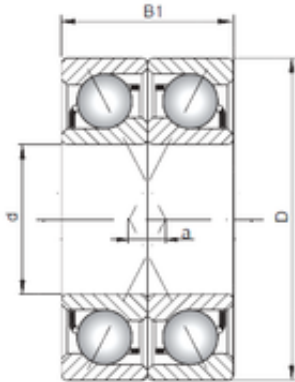

## ISO 7217 BDF angular contact ball bearings

Bearing No. 7217 BDF

|                |              |
|----------------|--------------|
| Size           | 85x150x56 mm |
| Bore Diameter  | 85 mm        |
| Outer Diameter | 150 mm       |
| Width          | 56 mm        |
| d              | 85 mm        |
| D              | 150 mm       |
| B1             | 56 mm        |
| Angle ( )      | 40 °         |
| a              | 70,6 mm      |

7217 BDF Bearing 2D drawings and 3D CAD models