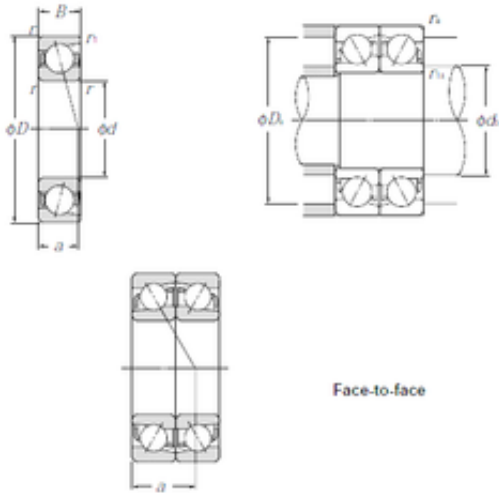

## 140 mm x 250 mm x 42 mm NTN 7228DF angular contact ball bearings

Bearing No. 7228DF

7228DF Bearing 2D drawings and 3D CAD models

Size	140x250x42 mm
Bore Diameter	140 mm
Outer Diameter	250 mm
Width	42 mm
d	140 mm
D	250 mm
B	42 mm
ra1 max.	1 mm
Angle ( ° )	25 °
a	77,5 mm
r min.	3 mm
r1 min.	1,1 mm
2B	84 mm
Da max.	236 mm
ra max.	2,5 mm
Weight	17,56 Kg
Basic dynamic load rating (C)	330 kN
Basic static load rating (C0)	430 kN
(Grease) Lubrication Speed	2 200 r/min